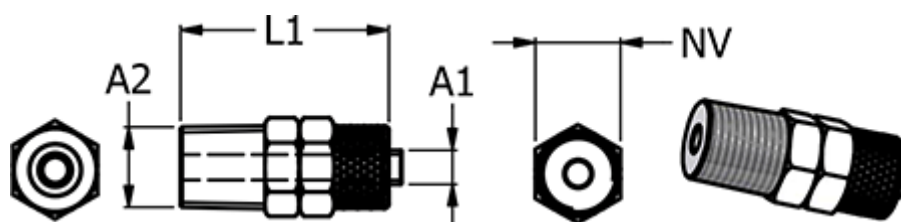

Article number: 586116146

Description: Push-on fitting 11.614-6, metal $\text{Ø}6/4\text{-R } 1/4\text{'}$
Straight connector

Measures

| | |
|------------------|----------|
| Hose diameter A1 | = 6/4 |
| L1 | = 30 |
| NV | = 14 |
| Thread A2 | = R 1/4" |